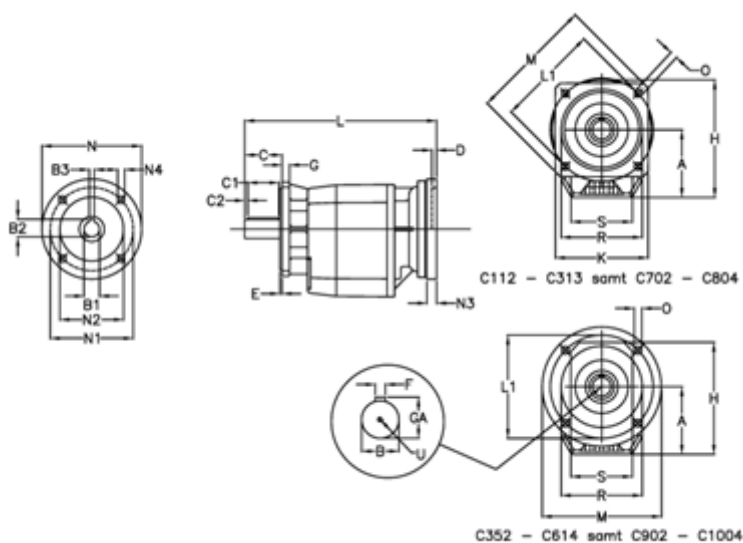

Article number: 40600801382470

Description: Helical gearbox  
C802F-13,8-P225B5

## Measures

A = 247.0	D = 6.0	L1 = 350	R = 320
B = 80	E = 5	M = 400	S = 300
B1 = 60	F = 22	N = 450	U = M20x42
B2 = 64.4	G = 20	N1 = 400	
B3 = 18	GA = 85.0	N2 = 350	
C = 140	H = 422.0	N3 = 25	
C1 = 110	K = 350	N4 = 18	
C2 = 15	L = 705.5	O = 18.0	